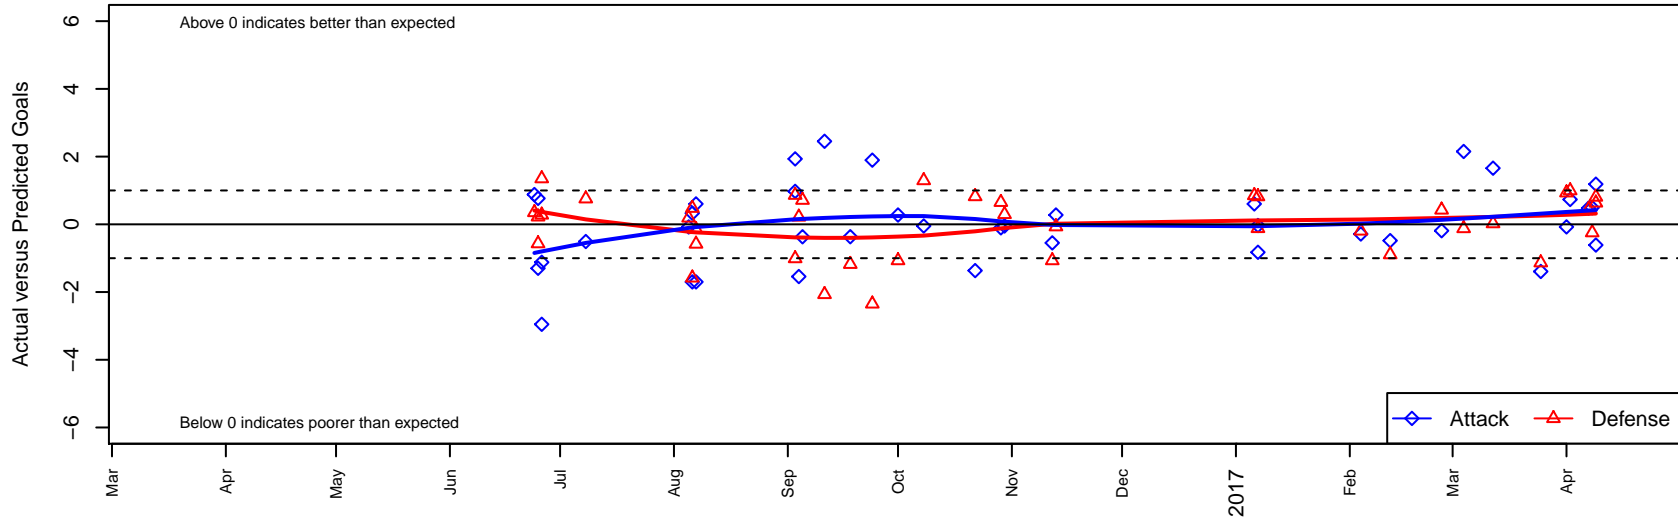

ISC Gunners B G05

Issaquah SC
 Issaquah, WA
 G05 total strength=836
 attack=1.09 defense=1.18
 fall league = PSPL WSPL 2 West U12
 spr league = Spr PSPL Classic 2 U13

alt names used:
 ISC GUNNERS FC ISC GUNNERS G05 B (W/
 ISC GUNNERS FCISC GUNNERS G05 B
 ISC Gunners G05B
 ISC Gunners G05B
 ISC Gunners G05B
 ISC Gunners G05B
 ISC GUNNERS FC ISC GUNNERS G05 B (W/

ISC Gunners B G05
 Dots are actual minus expected GF (blue circles) and GA (red triangles).
 Blue line is smoothed change in attack strength. Red is smoothed change in defense strength.

**attack and defense variance (black dot)
relative to other teams
and top 10 in region**