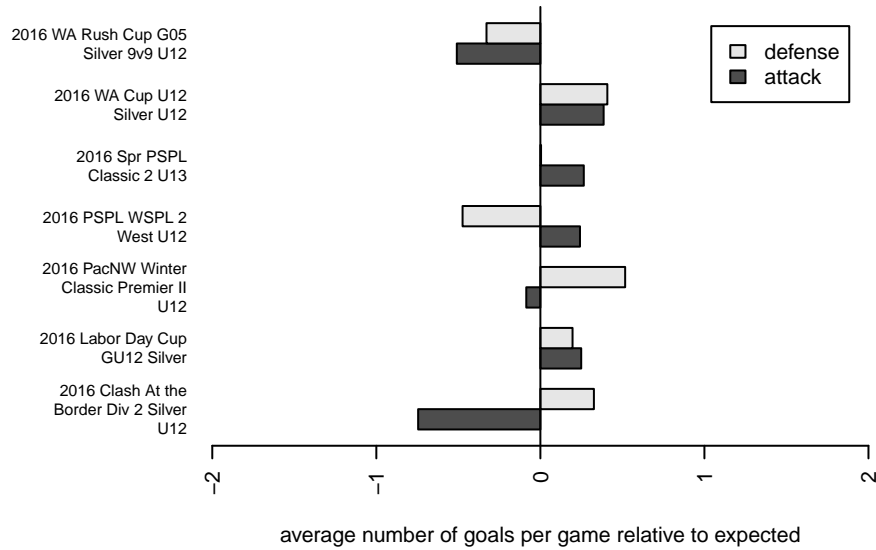

Performance relative to 13 month average