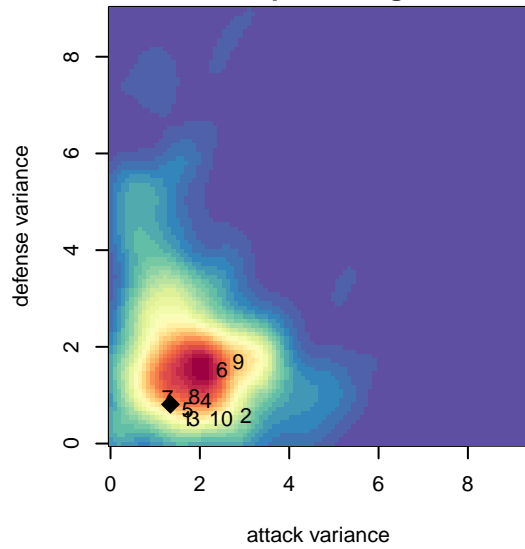

ISC Gunners B G05

Issaquah SC
 Issaquah, WA
 G05 total strength=836
 attack=1.09 defense=1.18
 fall league = PSPL WSPL 2 West U12
 spr league = Spr PSPL Classic 2 U13

alt names used:
 ISC GUNNERS FC ISC GUNNERS G05 B (W/
 ISC GUNNERS FCISC GUNNERS G05 B
 ISC Gunners G05B
 ISC Gunners G05B
 ISC Gunners G05B
 ISC Gunners G05B
 ISC GUNNERS FC ISC GUNNERS G05 B (W/

ISC Gunners B G05
 Dots are actual minus expected GF (blue circles) and GA (red triangles).
 Blue line is smoothed change in attack strength. Red is smoothed change in defense strength.

**attack and defense variance (black dot)
relative to other teams
and top 10 in region**