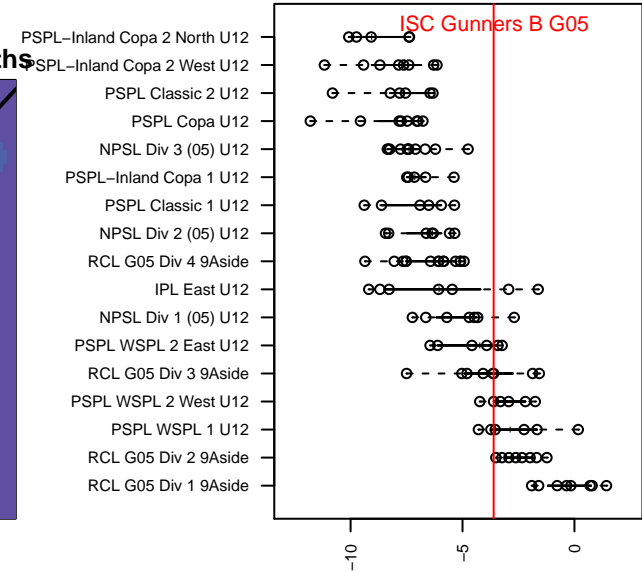

**attack and defense rating
relative to others at age
and all opponents in last 13 months**