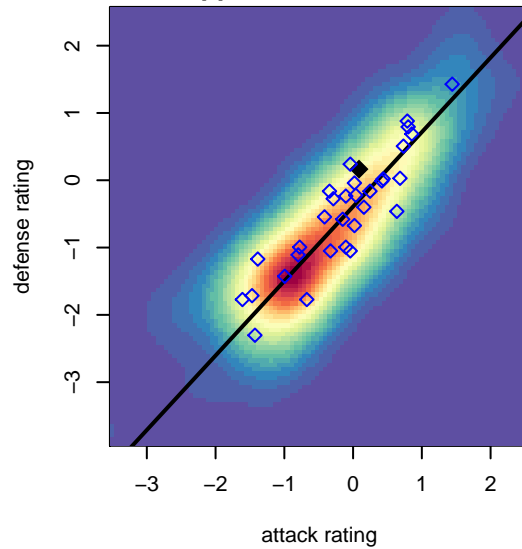

**attack and defense rating
relative to others at age
and all opponents in last 13 months**