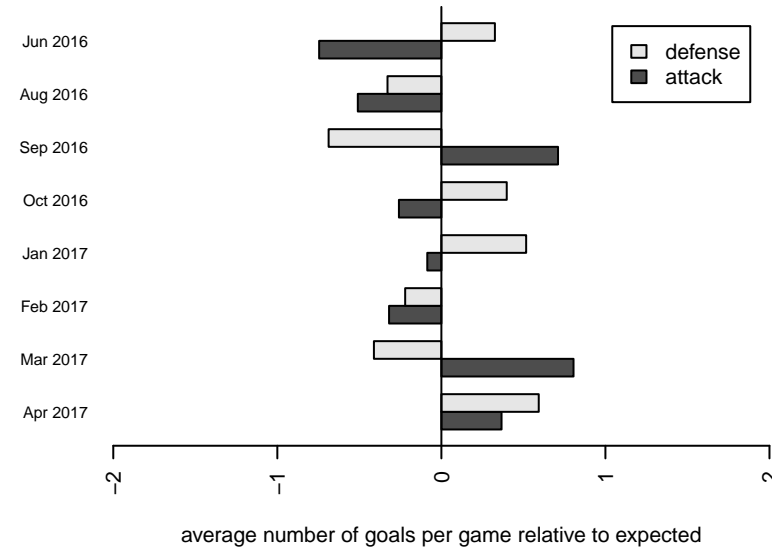

Performance relative to 13 month average